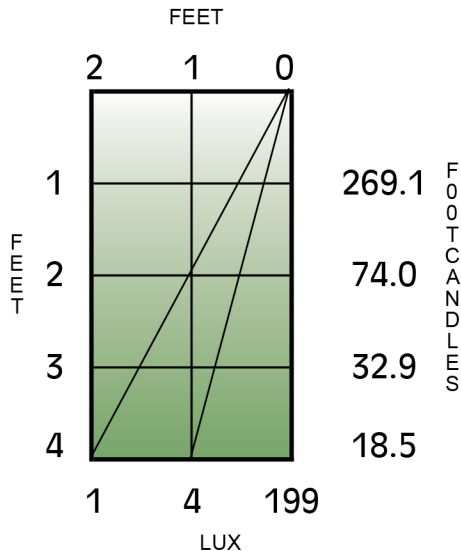

LED Lighting

36 LED Reading Lamp

Model: L26-0068

DIMENSIONS

LIGHT OUTPUT AT 4 FEET IN LUX

SPECIFICATIONS

- Light Source: 36 Light emitting diodes; 7700 Kelvin, 120 Lumens
- Designed at: 12VDC, 0.16 Amp, 1.92 Watts

Green|SERIES

PRODUCT INFORMATION

FEATURES

- Reduce battery power consumption by 85%.
- Bright Daylight White spectrum LEDs.
- Easy operation, one-way on/off switch.
- Swivel-head adjustment.
- Attractive satin chrome finish.
- Compact size and fashionable assembly.
- Simple surface mount installation.
- Metal housing and base.