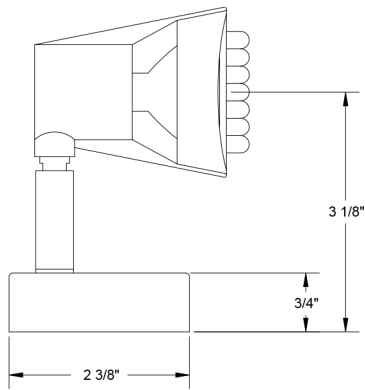

LED Lighting

36 LED Reading Lamp

Model: L26-0068

DIMENSIONS

LIGHT OUTPUT AT 4 FEET IN LUX

SPECIFICATIONS

- Light Source: 36 Light emitting diodes; 7700 Kelvin, 120 Lumens
- Designed at: 12VDC, 0.16 Amp, 1.92 Watts

Green|SERIES

PRODUCT INFORMATION

FEATURES

- Reduce battery power consumption by 85%.
- Bright Daylight White spectrum LEDs.
- Easy operation, one-way on/off switch.
- Swivel-head adjustment.
- Attractive satin chrome finish.
- Compact size and fashionable assembly.
- Simple surface mount installation.
- Metal housing and base.