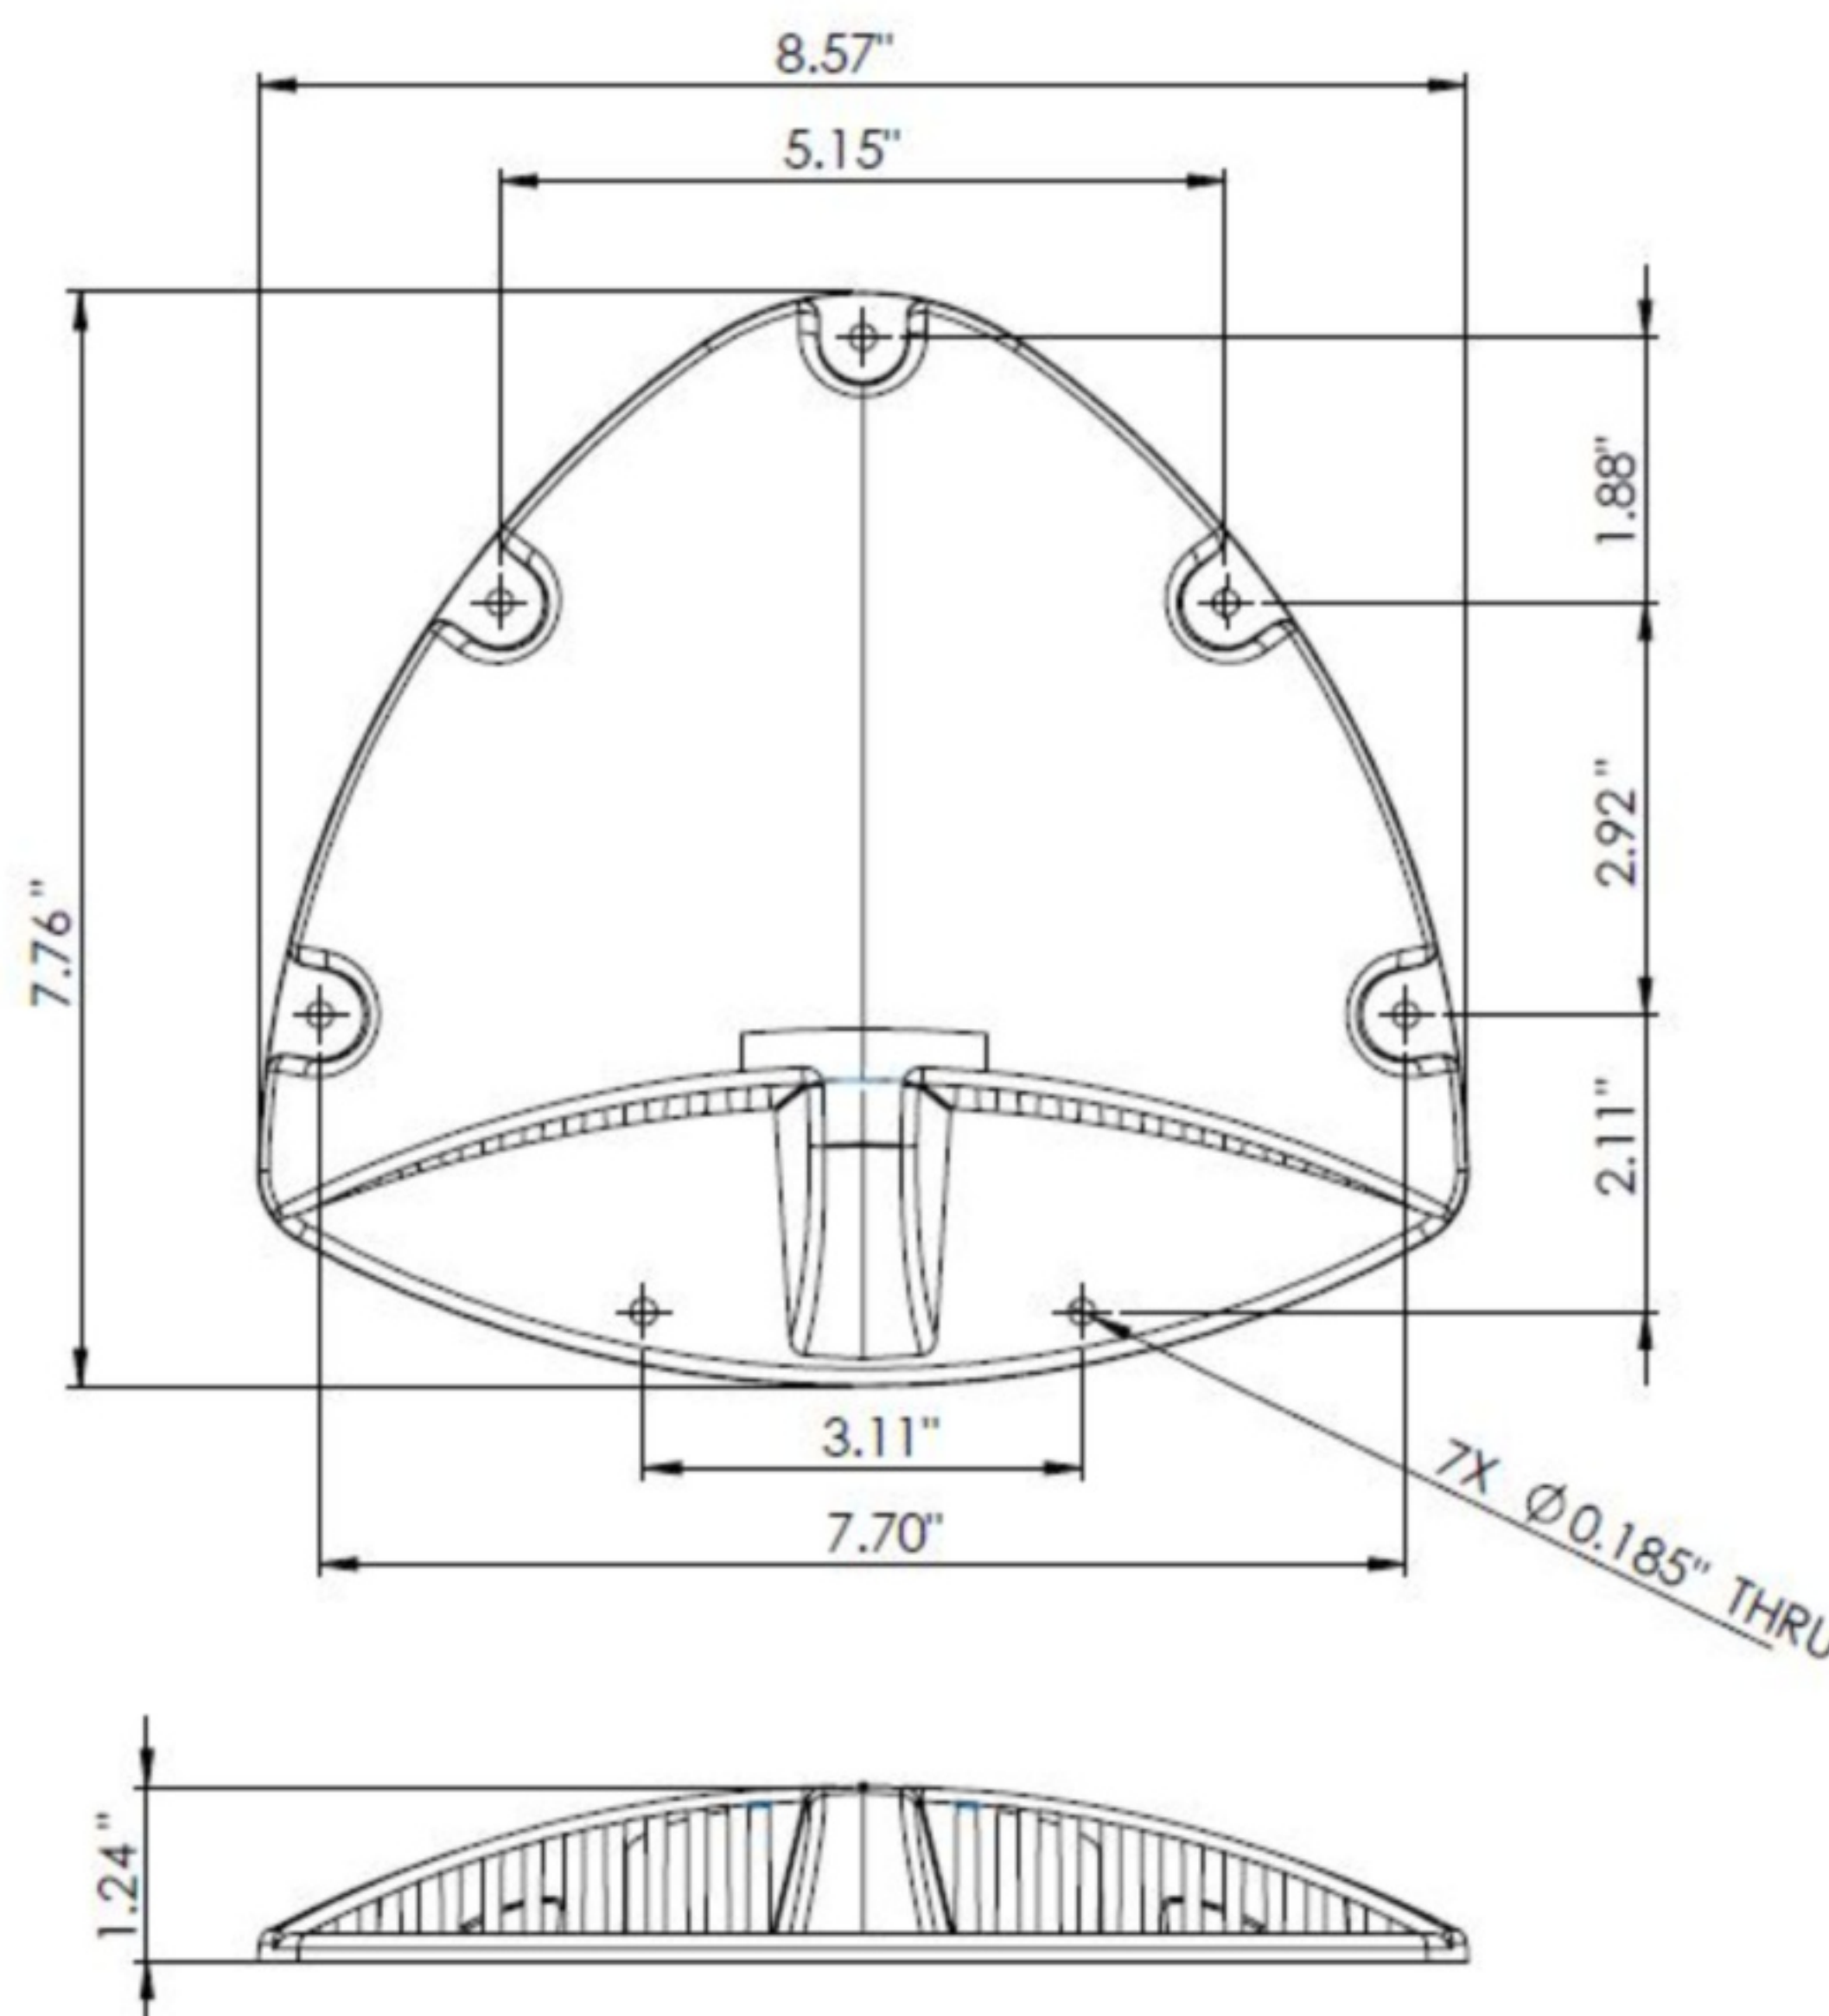

L12-0337-WH

Imperial White: **L12-0337-WH**

Stealth Black: **L12-0337-BLK**

L12-0337-WH
BOTTOM VIEW

L12-0337-WH
Angled View

Kaper II, Inc.
2212 Parrott Way
Kelso, WA 98626
1-800-336-2011
www.Kaperii.com