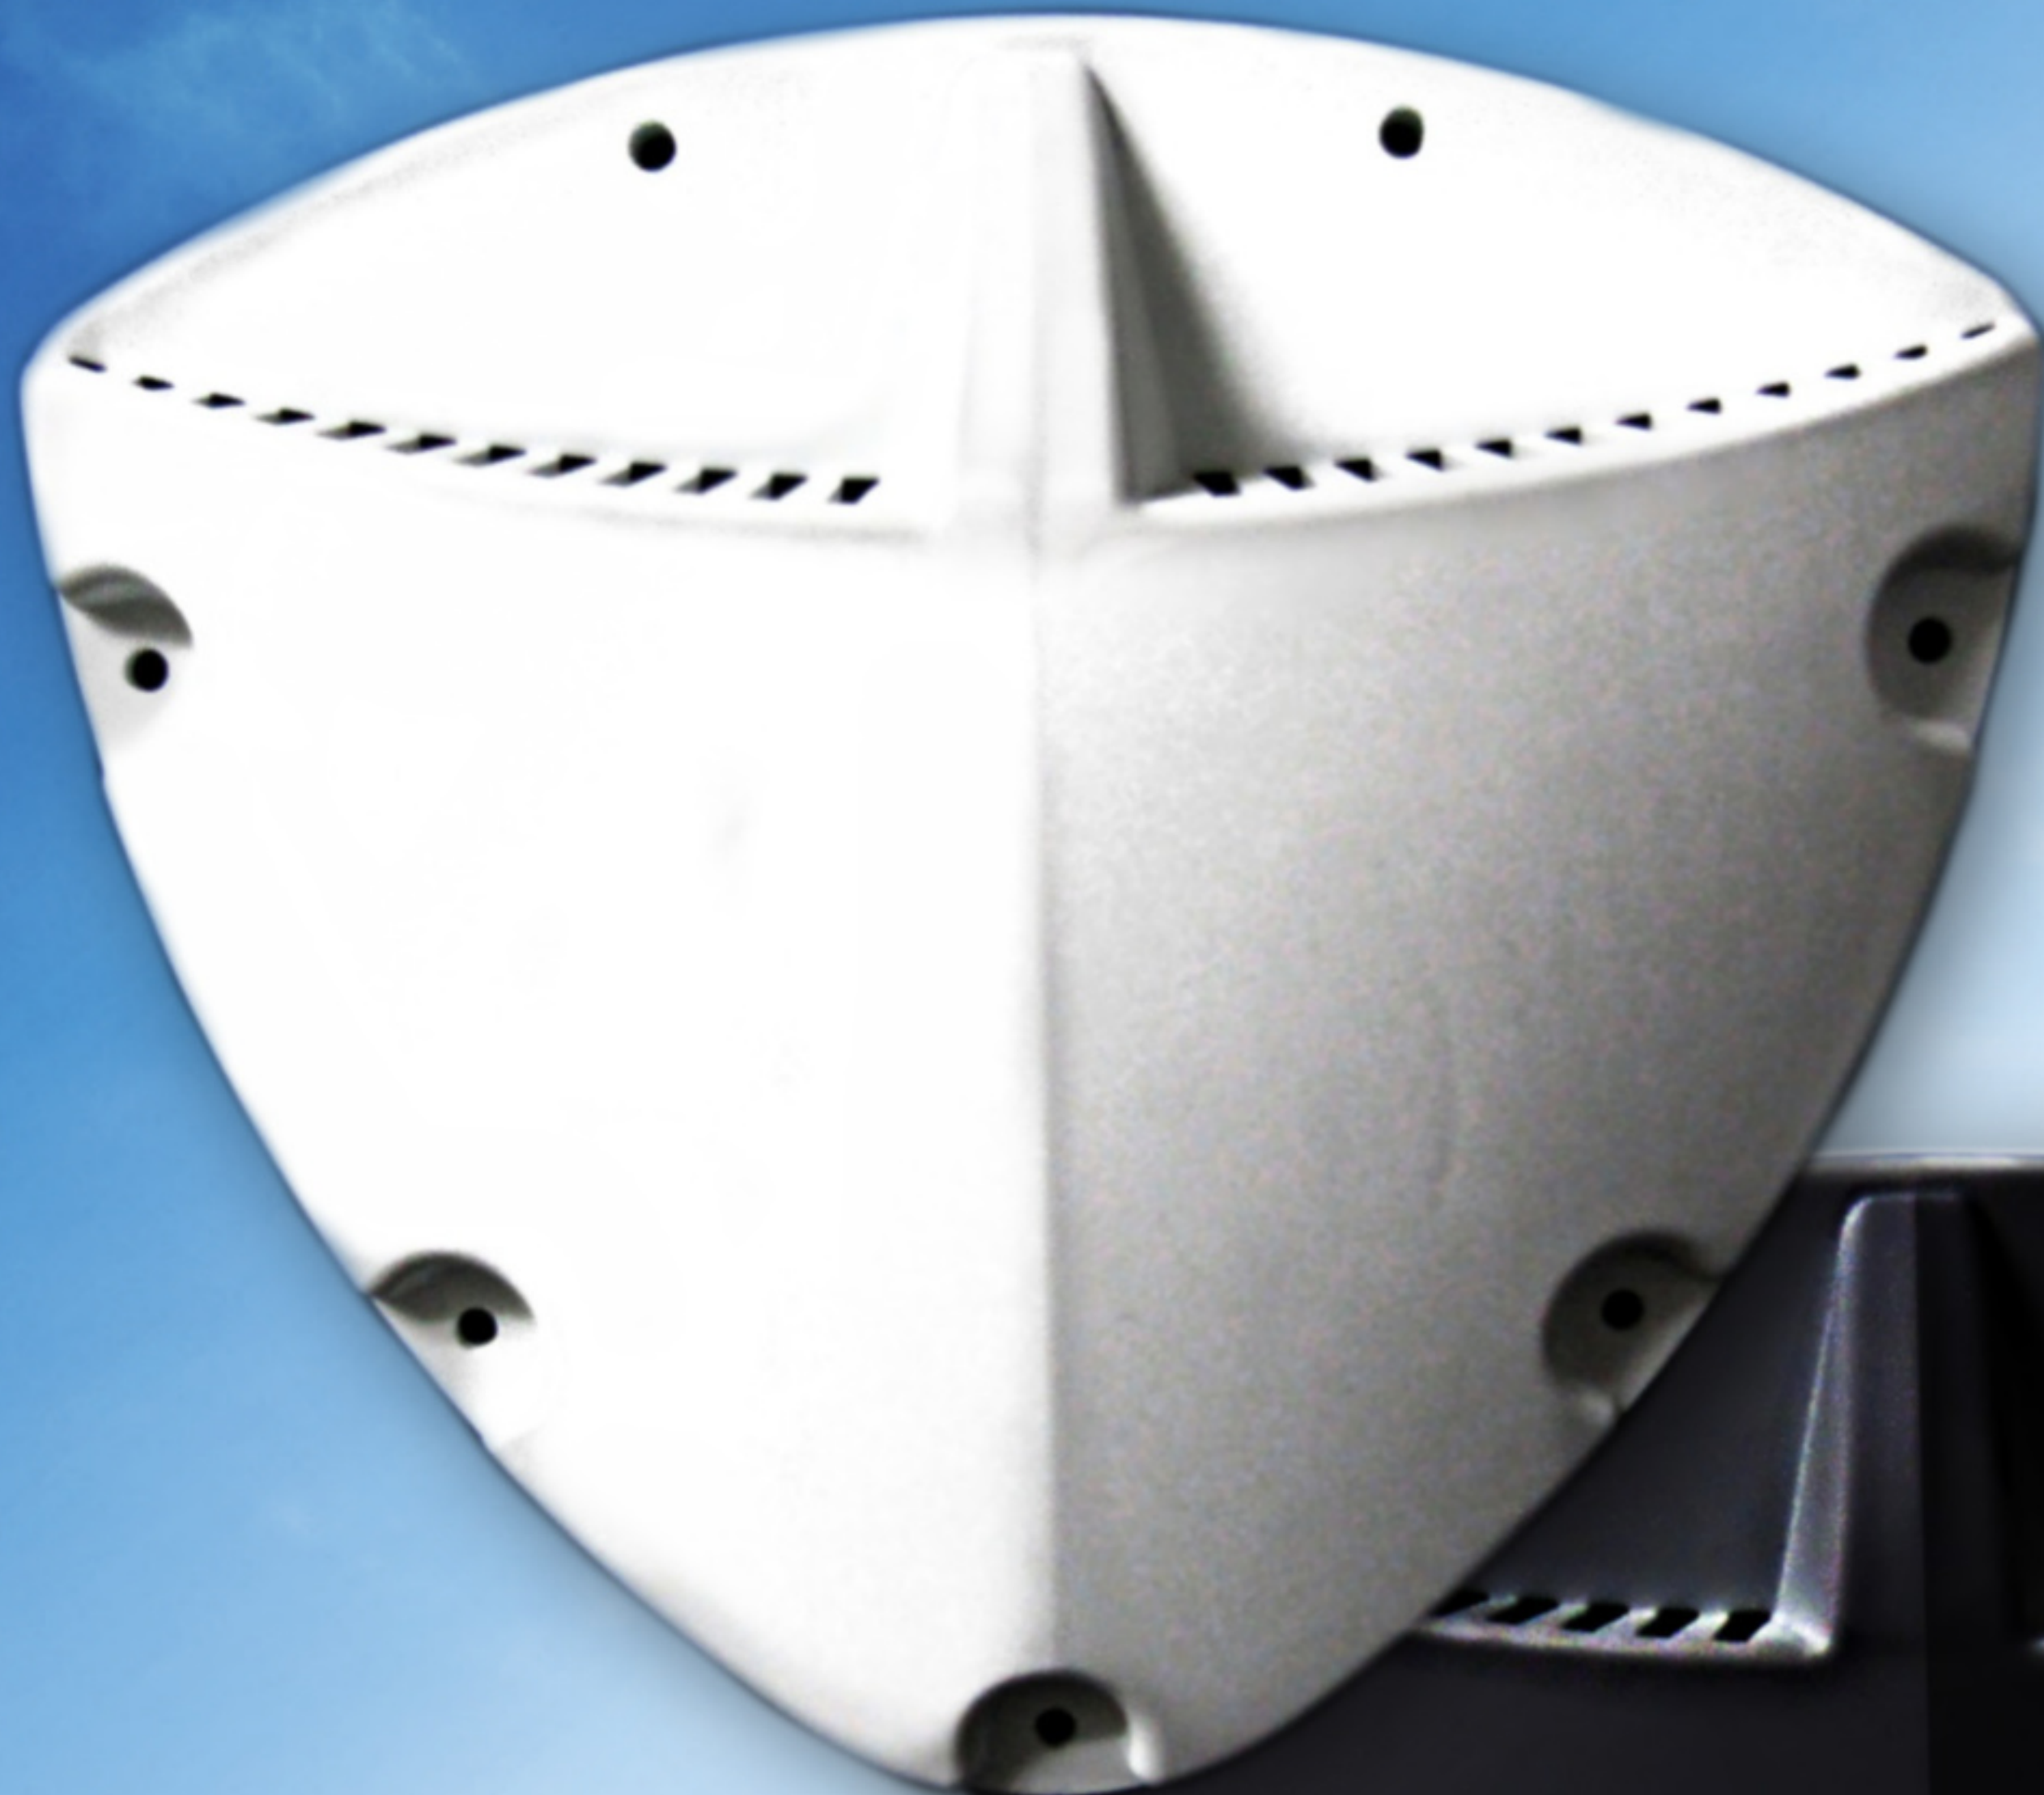

TR-3B VENT COVERS

AERODYNAMIC & MODERN

The new TR-3B airflow vent covers are beautiful in design and function. Created with the extremely resilient ABS plastic, the TR-3B vents are presented in Imperial White & Stealth Black

L12-0337-WH

Imperial White: **L12-0337-WH**

Stealth Black: **L12-0337-BLK**

L12-0337-WH
BOTTOM VIEW

L12-0337-WH
Angled View

Kaper II, Inc.
2212 Parrott Way
Kelso, WA 98626
1-800-336-2011
www.Kaperii.com