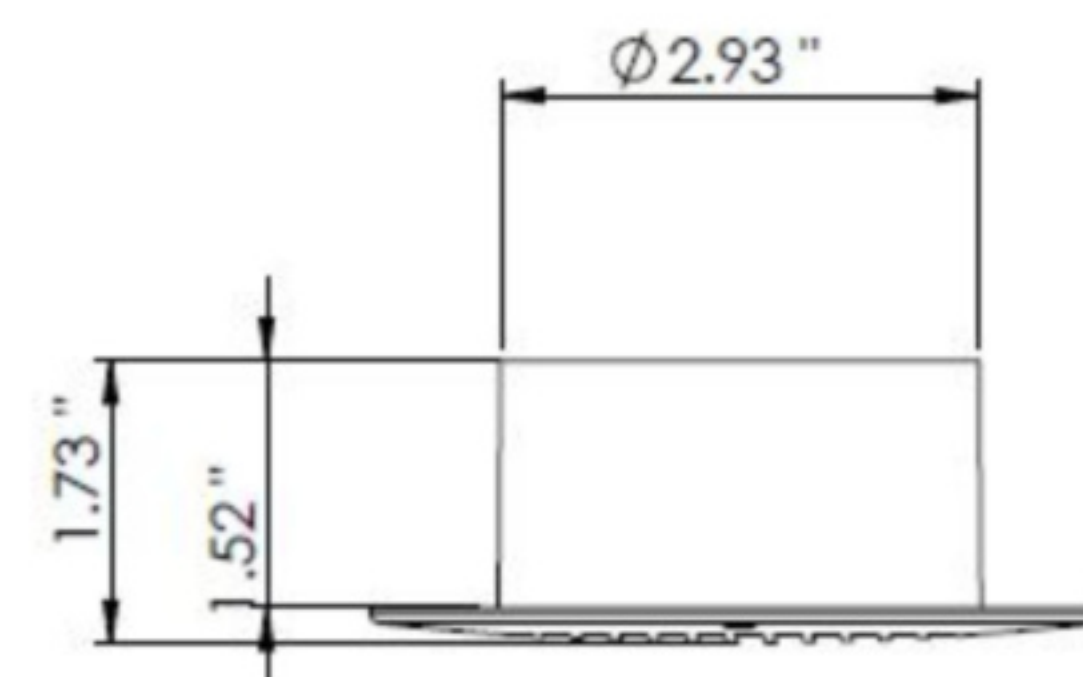

L12-0337-WH

Imperial White: **L12-0337-WH**

Stealth Black: **L12-0337-BLK**

L12-0337-WH
BOTTOM VIEW

L12-0337-WH
Angled View

Kaper II, Inc.
2212 Parrott Way
Kelso, WA 98626
1-800-336-2011
www.Kaperii.com