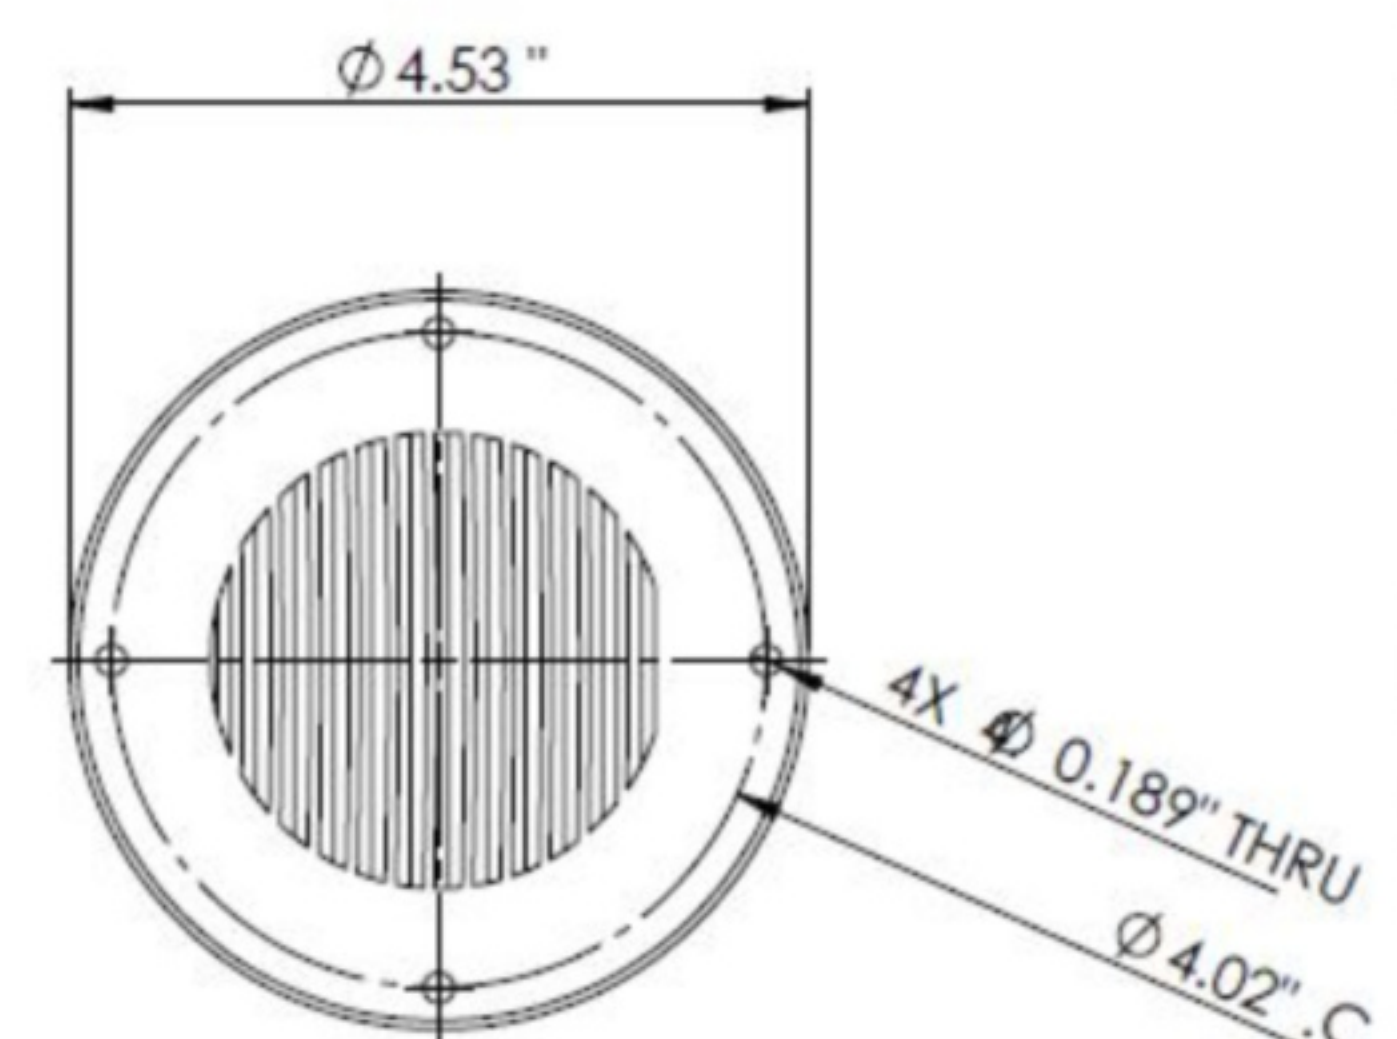

L12-0337-WH

Imperial White: **L12-0337-WH**

Stealth Black: **L12-0337-BLK**

L12-0337-WH
BOTTOM VIEW

L12-0337-WH
Angled View

Kaper II, Inc.
2212 Parrott Way
Kelso, WA 98626
1-800-336-2011
www.Kaperii.com